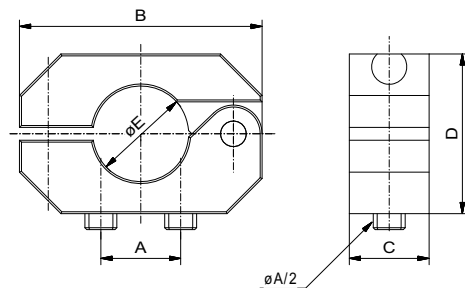

DEA Five U-nique Adapter

adjustable

Nr.	A (AF)	B	
92190	25	50	220

DEA Five U-nique Column clamp

for Adapter V2

Nr.	A (AF)	B	C	D	E	
90638	25	76	25	50	30	180
90490	25	76	25	50	40	180
90492	40	76	25	65	30	190
95821	40	76	25	65	40	190

ALUFIX – DEA Five U-nique Adapter

tip, with thread

Nr.	System	A	B	C	D	
82032	AF25	86	12,7	25	M24x1	145

ALUFIX CLASSIC elements can be anodized in different colours. The colour natural is standard, black (-1) is available as an alternative. Other colours on request.