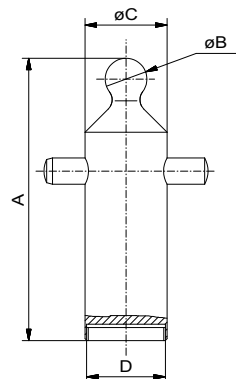

DEA Five U-nique Adapter

adjustable

Nr.	A (AF)	B	
92190	25	50	220

DEA Five U-nique Column clamp

for Adapter V2

Nr.	A (AF)	B	C	D	E	
90638	25	76	25	50	30	180
90490	25	76	25	50	40	180
90492	40	76	25	65	30	190
95821	40	76	25	65	40	190

ALUFIX – DEA Five U-nique Adapter

tip, with thread

Nr.	System	A	B	C	D	
82032	AF25	86	12,7	25	M24x1	145

ALUFIX CLASSIC elements can be anodized in different colours. The colour natural is standard, black (-1) is available as an alternative. Other colours on request.