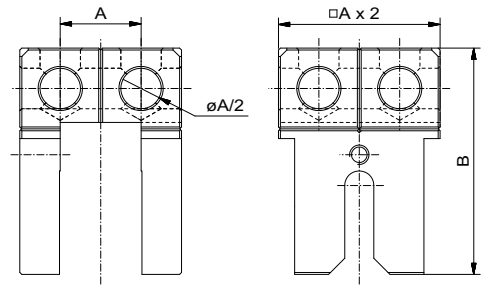

DEA Five U-nique Adapter

adjustable

Nr.	A (AF)	B	
92190	25	50	220

DEA Five U-nique Column clamp

for Adapter V2

Nr.	A (AF)	B	C	D	E	
90638	25	76	25	50	30	180
90490	25	76	25	50	40	180
90492	40	76	25	65	30	190
95821	40	76	25	65	40	190

ALUFIX – DEA Five U-nique Adapter

tip, with thread

Nr.	System	A	B	C	D	
82032	AF25	86	12,7	25	M24x1	145

ALUFIX CLASSIC elements can be anodized in different colours. The colour natural is standard, black (-1) is available as an alternative. Other colours on request.