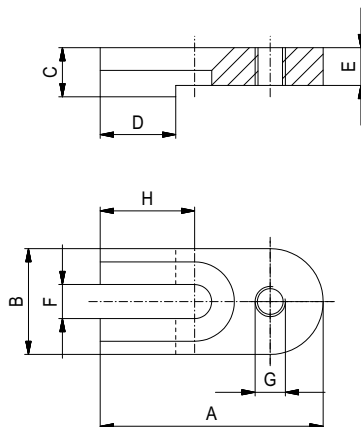

## Extension for toggle clamp

Nr.	A	B	C	D	E	F	
26677	130	12,5	11	6	M4	88	25
26678	130	15,5	15	8,5	M5	79	43
26679	165	20	18	10	M8	80	86

## Extension for toggle clamp

goose neck

Nr.	A	B	C	D	E	F	G	H	I	
37942	120	24	20	9	M6	8,5	10	74	70	120
37941	120	24	20	9	M6	8,5	10	114	70	334

## Pressure fork

straight, plastic

Nr.	A	B	C	D	E	F	G	H	
26563	59	28	13	20	10	9	8	25	17
32900	72,5	35	13	20	10	16	8	35	26

**ALUFIX CLASSIC** elements can be anodized in different colours. The colour natural is standard, black (-1) is available as an alternative. Other colours on request.