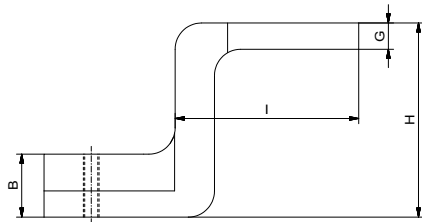

## Extension for toggle clamp

Nr.	A	B	C	D	E	F	
26677	130	12,5	11	6	M4	88	25
26678	130	15,5	15	8,5	M5	79	43
26679	165	20	18	10	M8	80	86

## Extension for toggle clamp

goose neck

Nr.	A	B	C	D	E	F	G	H	I	
37942	120	24	20	9	M6	8,5	10	74	70	120
37941	120	24	20	9	M6	8,5	10	114	70	334

## Pressure fork

straight, plastic

Nr.	A	B	C	D	E	F	G	H	
26563	59	28	13	20	10	9	8	25	17
32900	72,5	35	13	20	10	16	8	35	26

**ALUFIX CLASSIC** elements can be anodized in different colours. The colour natural is standard, black (-1) is available as an alternative. Other colours on request.