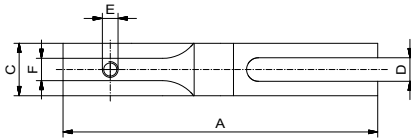

## Extension for toggle clamp

Nr.	A	B	C	D	E	F	
26677	130	12,5	11	6	M4	88	25
26678	130	15,5	15	8,5	M5	79	43
26679	165	20	18	10	M8	80	86

## Extension for toggle clamp

goose neck

Nr.	A	B	C	D	E	F	G	H	I	
37942	120	24	20	9	M6	8,5	10	74	70	120
37941	120	24	20	9	M6	8,5	10	114	70	334

## Pressure fork

straight, plastic

Nr.	A	B	C	D	E	F	G	H	
26563	59	28	13	20	10	9	8	25	17
32900	72,5	35	13	20	10	16	8	35	26

**ALUFIX CLASSIC** elements can be anodized in different colours. The colour natural is standard, black (-1) is available as an alternative. Other colours on request.