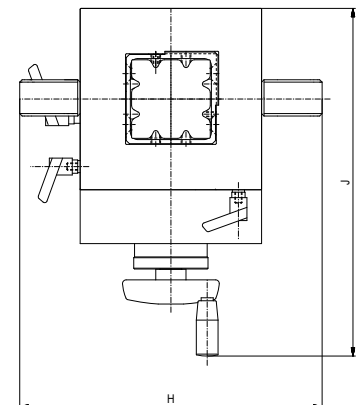

Jack 2000, Heavy Duty

with height adjustment via crank handle, load capacity: 2000kg

Nr.	A	B	C	D	E	F	G	H	I	J	
98230	150	76	100	M12	25	450	700	250	250	288	21.000

Top blocks are not included in jack supply, they must be ordered separately.