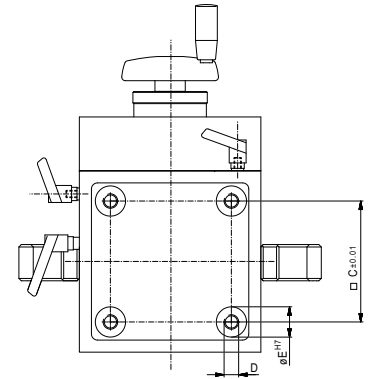

Jack 2000, Heavy Duty

with height adjustment via crank handle, load capacity: 2000kg

Nr.	A	B	C	D	E	F	G	H	I	J	
98230	150	76	100	M12	25	450	700	250	250	288	21.000

Top blocks are not included in jack supply, they must be ordered separately.