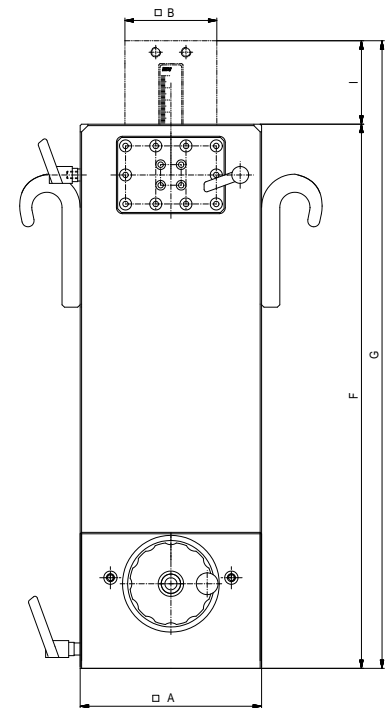

Jack 2000, Heavy Duty

with height adjustment via crank handle, load capacity: 2000kg

Nr.	A	B	C	D	E	F	G	H	I	J	
98230	150	76	100	M12	25	450	700	250	250	288	21.000

Top blocks are not included in jack supply, they must be ordered separately.