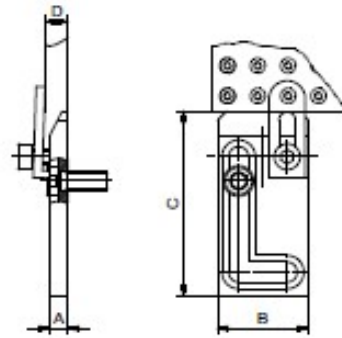

Stop with clamp NewXS 16

For grid plates XS

Nr.	A	B	C	D	
95470-1	6	30	61	8	43
281447-1	6	30	175	8	108

 Special frames available on request

 **NewXS** components can be anodized in different colours. Black (with suffix -1) is standard. Anodized natural is also available. Other colours on request.