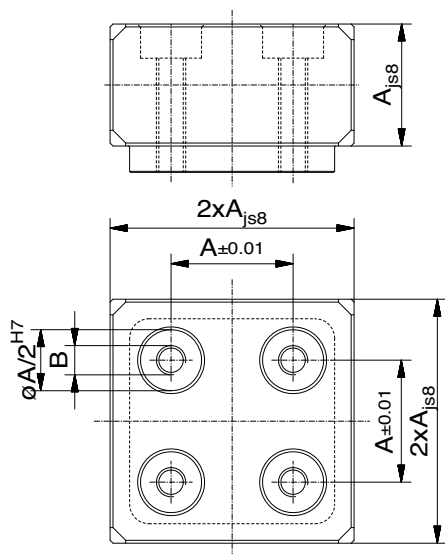

## Coupling plate, universal

For Light bars

Nr.	AF	A	B	
332856	25	25	M6	134
332857	40	40	M10	550
332858	50	50	M12	940

Recommended for face end connections of quick change couplings and guiding, roller slides

## Coupling plate

For Light bars

Nr.	AF	A	B	
333626	25	25	M6	141
333627	40	40	M10	578
333628	50	50	M12	987