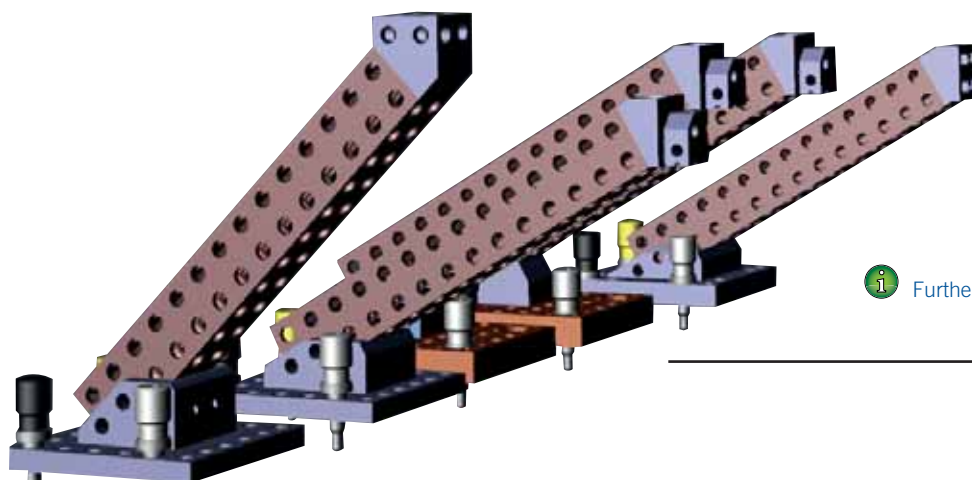

## Coupling plate, universal

For Light bars

Nr.	AF	A	B	g
332856	25	25	M6	134
332857	40	40	M10	550
332858	50	50	M12	940

Recommended for face end connections of quick change couplings and guiding, roller slides

## Coupling plate

For Light bars

Nr.	AF	A	B	g
333626	25	25	M6	141
333627	40	40	M10	578
333628	50	50	M12	987

## Foot plates and end blocks

For setting up diagonal columns

Further information on request