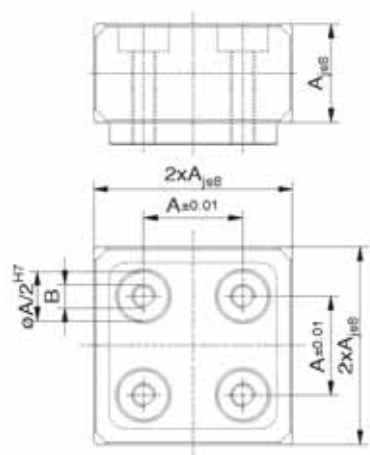

## Coupling plate, universal

For Light bars

Nr.	AF	A	B	g
332856	25	25	M6	134
332857	40	40	M10	550
332858	50	50	M12	940

Recommended for face end connections of quick change couplings and guiding, roller slides

## Coupling plate

For Light bars

Nr.	AF	A	B	g
333626	25	25	M6	141
333627	40	40	M10	578
333628	50	50	M12	987